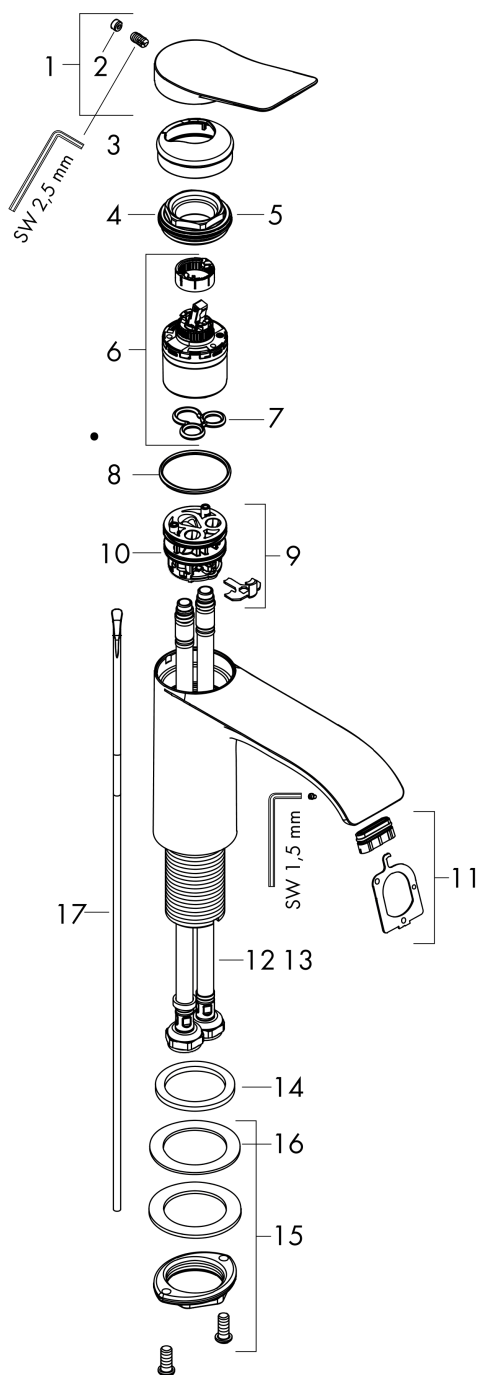

Vivenis

Single lever basin mixer 110 with pop-up waste set

Surfaces: **Matt White** Article Number: **75020700**

Description

product features

- consists of: single lever basin mixer, waste set
- ComfortZone 110
- projection 146 mm
- spray type: WaterfallStream
- maximum flow rate at 3 bar: 5 l/min
- ceramic cartridge
- temperature limitation adjustable
- suitable for continuous flow water heaters
- pop-up waste set G 1¼
- material waste set: metal
- connection type: G ¾ connections
- connection dimension: DN15

Technology

Design awards

reddot winner 2021

Product image

Scale drawing

Flowchart

Vivenis
Single lever basin mixer 110 with pop-up waste set
 Surfaces: **Matt White** Article Number: **75020700**

Exploded Drawing

Year of production: >06/21

Vivenis

Single lever basin mixer 110 with pop-up waste set

Surfaces: **Matt White** Article Number: **75020700**

Spare part list

Year of production: >06/21

Pos.	Description	Article Number	Price	PU
1	handle	94277700	-	1
2	screw cover	93735700	-	1
3	escutcheon	94027700	-	1
4	nut	93995000	-	1
5	O-ring 35x1,5	92114000	-	1
6	cartridge, assy	93897000	-	1
7	seal	95008000	-	1
8	O-ring 35x2	92604000	-	1
9	adapter for cartridge	98750000	-	1
10	O-Ring 30x2	98186000	-	1
11	spray former	94275000	-	1
12	connection hose 450 mm M8x0,75 G3/8	97206000	-	1
13	O-ring 6,6x1,6	93019000	-	1
14	flat seal	98749000	-	1
15	fixing set (Ø 32)	13961000	-	1
16	lever collar	97548000	-	1
17	pull rod	96657000	-	1
a	pop up waste	94139700	-	1
b	fixation extension 35 mm	13898000	-	1