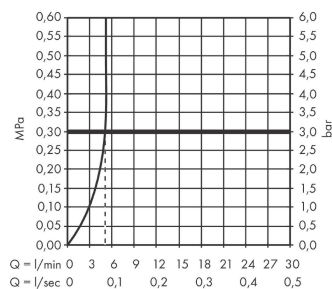

Vivenis

Single lever basin mixer 110 with pop-up waste set

Surfaces: **Matt White** Article Number: **75020700**

Description

product features

- consists of: single lever basin mixer, waste set
- ComfortZone 110
- projection 146 mm
- spray type: WaterfallStream
- maximum flow rate at 3 bar: 5 l/min
- ceramic cartridge
- temperature limitation adjustable
- suitable for continuous flow water heaters
- pop-up waste set G 1¼
- material waste set: metal
- connection type: G ¾ connections
- connection dimension: DN15

Technology

Design awards

reddot winner 2021

Product image

Scale drawing

Flowchart

Vivenis
Single lever basin mixer 110 with pop-up waste set
 Surfaces: **Matt White** Article Number: **75020700**

Exploded Drawing