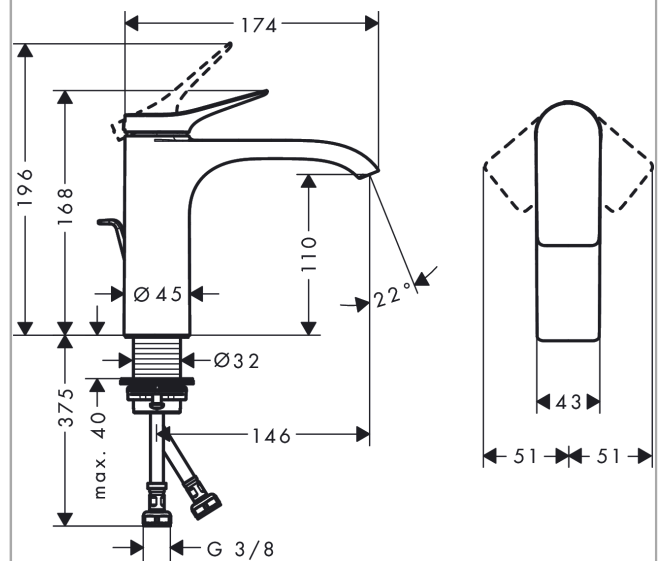

Vivenis

Single lever basin mixer 110 with pop-up waste set

Surfaces: **Matt White** Article Number: **75020700**

Description

product features

- consists of: single lever basin mixer, waste set
- ComfortZone 110
- projection 146 mm
- spray type: WaterfallStream
- maximum flow rate at 3 bar: 5 l/min
- ceramic cartridge
- temperature limitation adjustable
- suitable for continuous flow water heaters
- pop-up waste set G 1¼
- material waste set: metal
- connection type: G ¾ connections
- connection dimension: DN15

Technology

Design awards

reddot winner 2021

Product image

Scale drawing

Flowchart

Vivenis
Single lever basin mixer 110 with pop-up waste set
 Surfaces: **Matt White** Article Number: **75020700**

Exploded Drawing

Year of production: >06/21

Vivenis

Single lever basin mixer 110 with pop-up waste set

Surfaces: **Matt White** Article Number: **75020700**

Spare part list

Year of production: >06/21

Pos.	Description	Article Number	Price	PU
1	handle	94277700	-	1
2	screw cover	93735700	-	1
3	escutcheon	94027700	-	1
4	nut	93995000	-	1
5	O-ring 35x1,5	92114000	-	1
6	cartridge, assy	93897000	-	1
7	seal	95008000	-	1
8	O-ring 35x2	92604000	-	1
9	adapter for cartridge	98750000	-	1
10	O-Ring 30x2	98186000	-	1
11	spray former	94275000	-	1
12	connection hose 450 mm M8x0,75 G3/8	97206000	-	1
13	O-ring 6,6x1,6	93019000	-	1
14	flat seal	98749000	-	1
15	fixing set (Ø 32)	13961000	-	1
16	lever collar	97548000	-	1
17	pull rod	96657000	-	1
a	pop up waste	94139700	-	1
b	fixation extension 35 mm	13898000	-	1